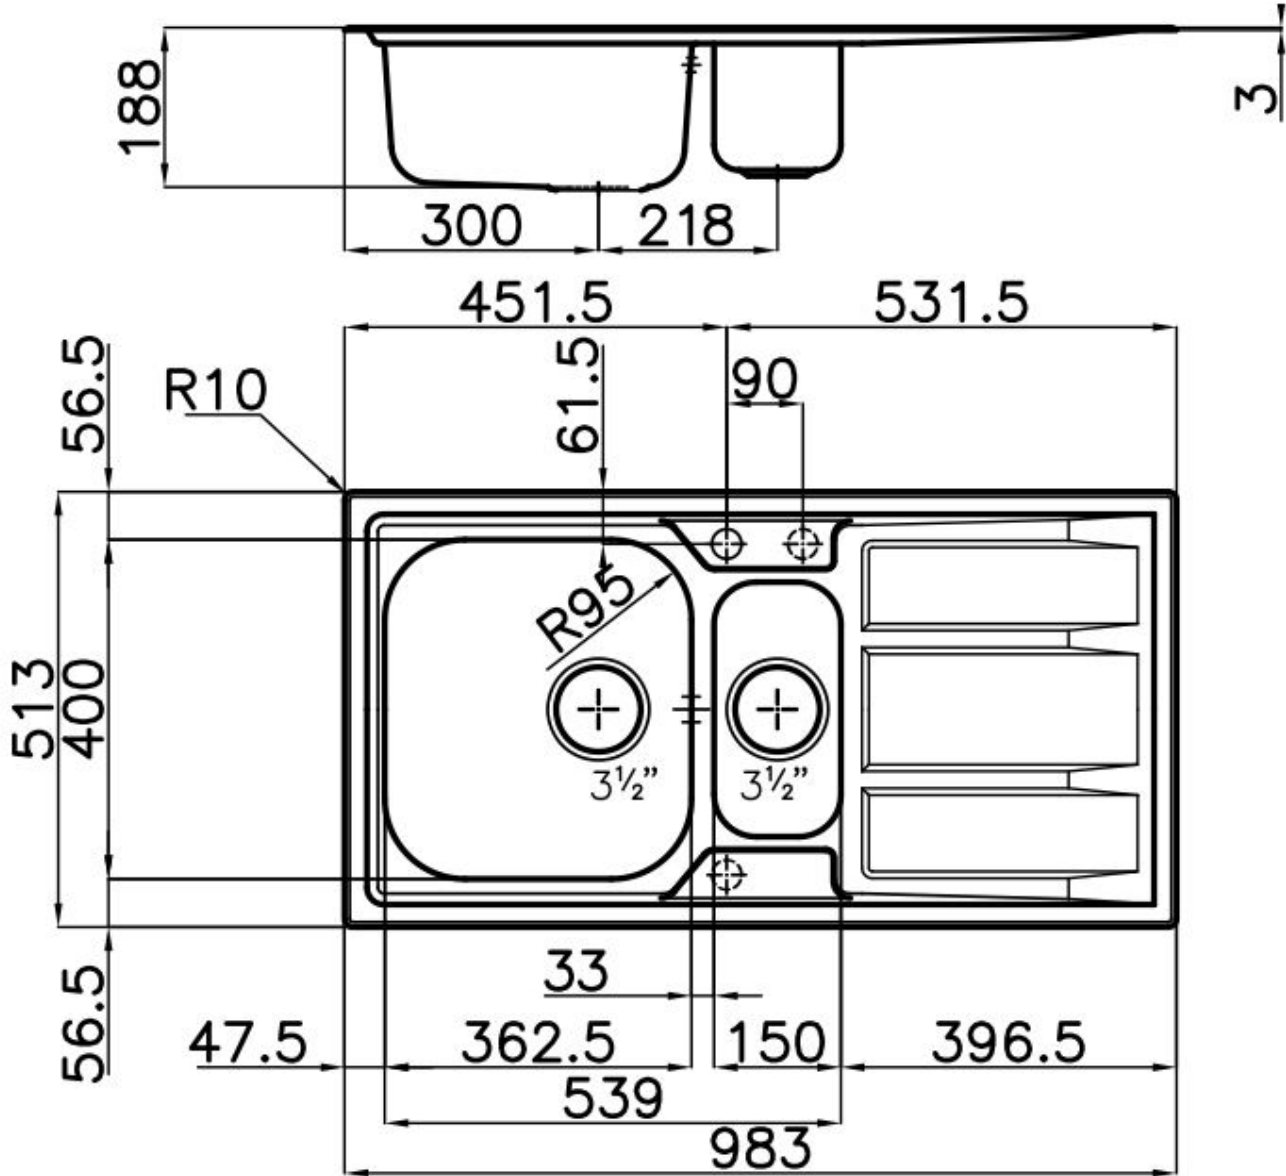

TECHNICAL DATA